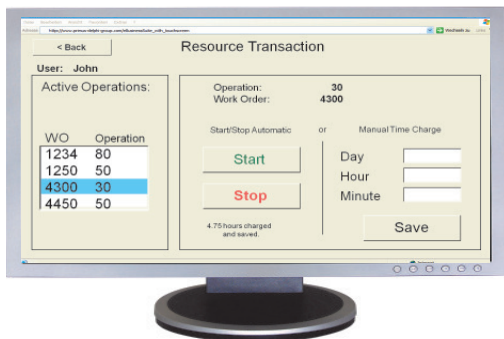

Get in touch with Oracle E-Business Suite

High efficiency user interface with touch screens

Features

- Easy to use: no mouse, no keyboard
- Implemented within days
- Customized data entry screens
- Numeric values entered by touch-numpad
- Full E-Business Suite integration
- Especially designed for manufacturing and inventory logistics
- Compatible with standard touch screens

Your benefits

- Speeds up your data entry by factors
- Prohibits typing errors
- Reduces training cost
- Saves time, saves money
- High Return on investment

PRIMUS DELPHI GROUP
Germany | Switzerland | Austria

Web: www.primus-delphi-group.com
Email: info@primus-delphi-group.com
Phone: 0049.8024.90269.65

ORACLE Platinum
Partner