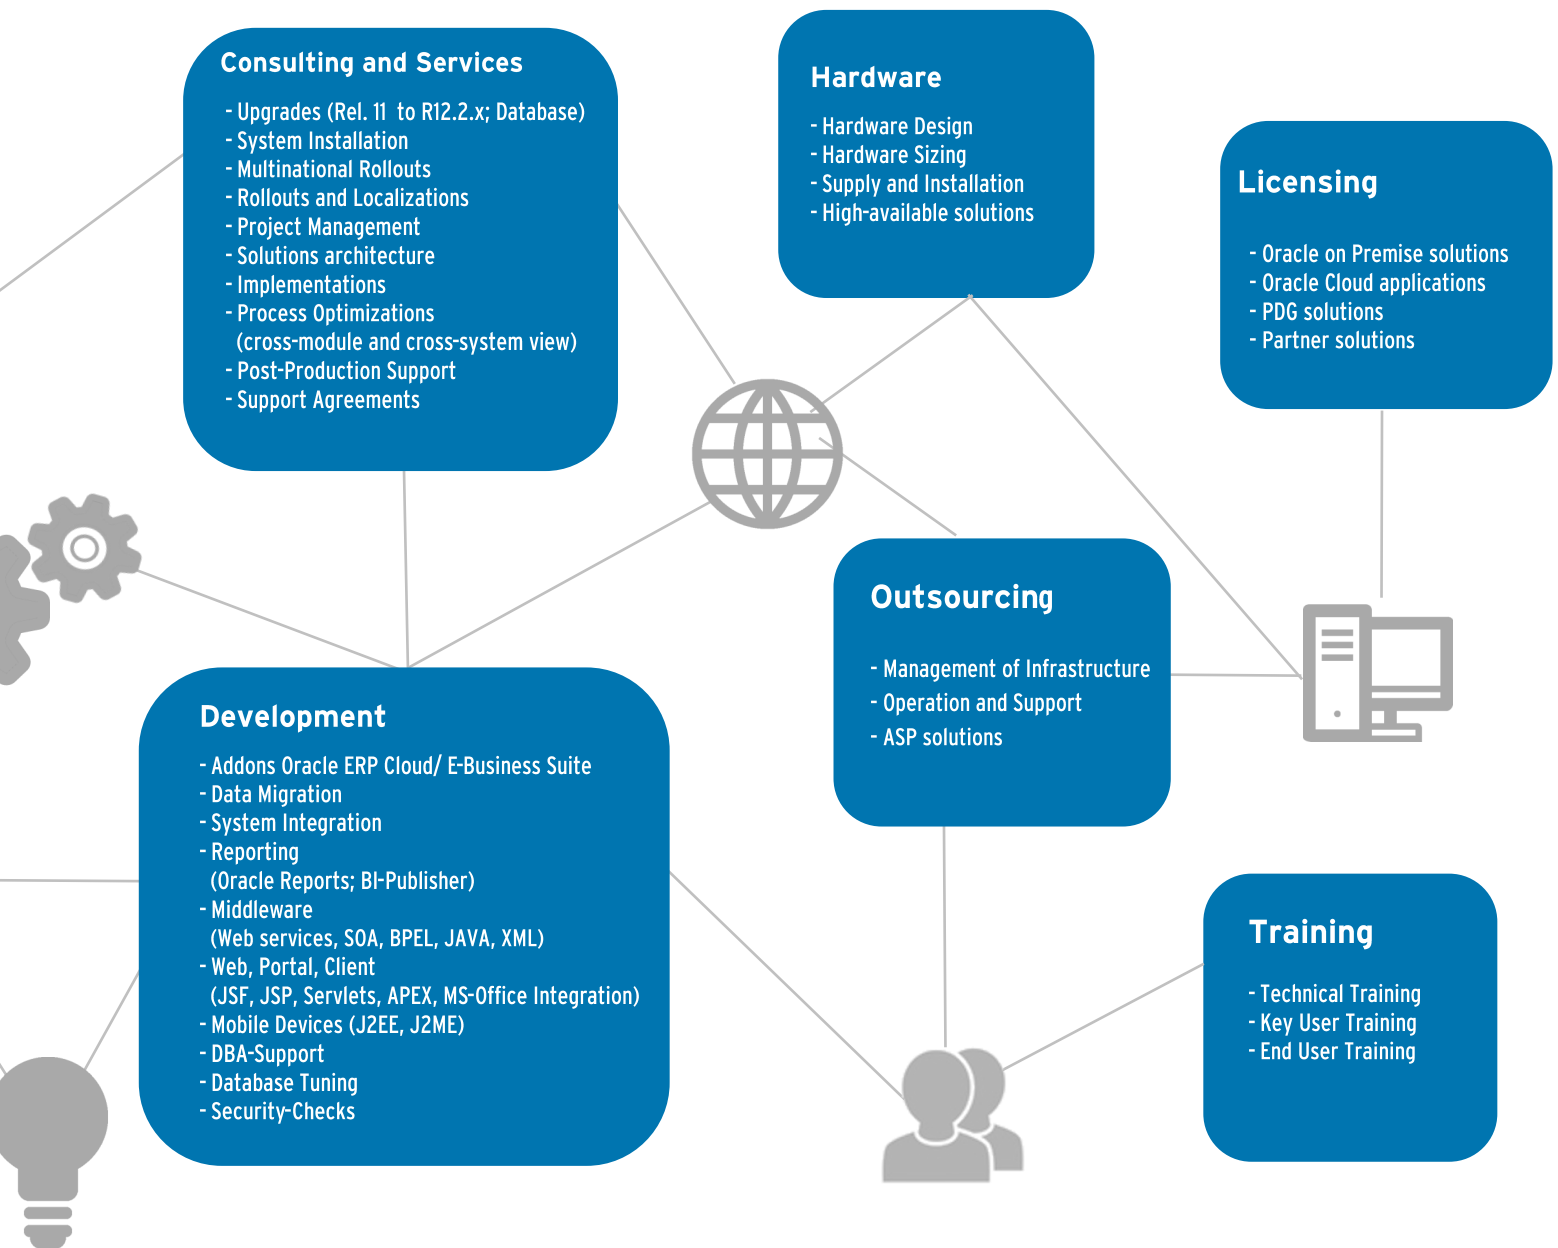

Your Oracle pioneers and companions.

ORACLE
NetSuite
Alliance Partner

ORACLE | Partner

PDG Applications Expertise

Set course for the digital transformation by

- using a cloud-based ERP system
- integrating on-premise solutions with Cloud applications
- optimizing business processes
- using mobile applications
- procurement automation
- integrating very effective analysis tools

PDG Service Competence

Getting more from your Oracle ERP solution by

- upgrading your Oracle EBS to Release 12.2.x
- upgrading your Oracle Database
- using our Oracle Localizations (GoBD)
- relying on our operational and technical Oracle ERP support including hosting services
- Using our technical system support

Pioneers

As localization specialists, PDG has been implementing requirements that go beyond the standard functionality provided by Oracle for decades. PDG proves its extensive competence in particular in relation to the area of Oracle Financials solutions. The flexible implementation packages for Oracle Cloud Financials Services developed by PDG are on offer worldwide through the Oracle Cloud Marketplace. Innovative PDG Supply Chain applications are driving the automation and digitization of business processes.