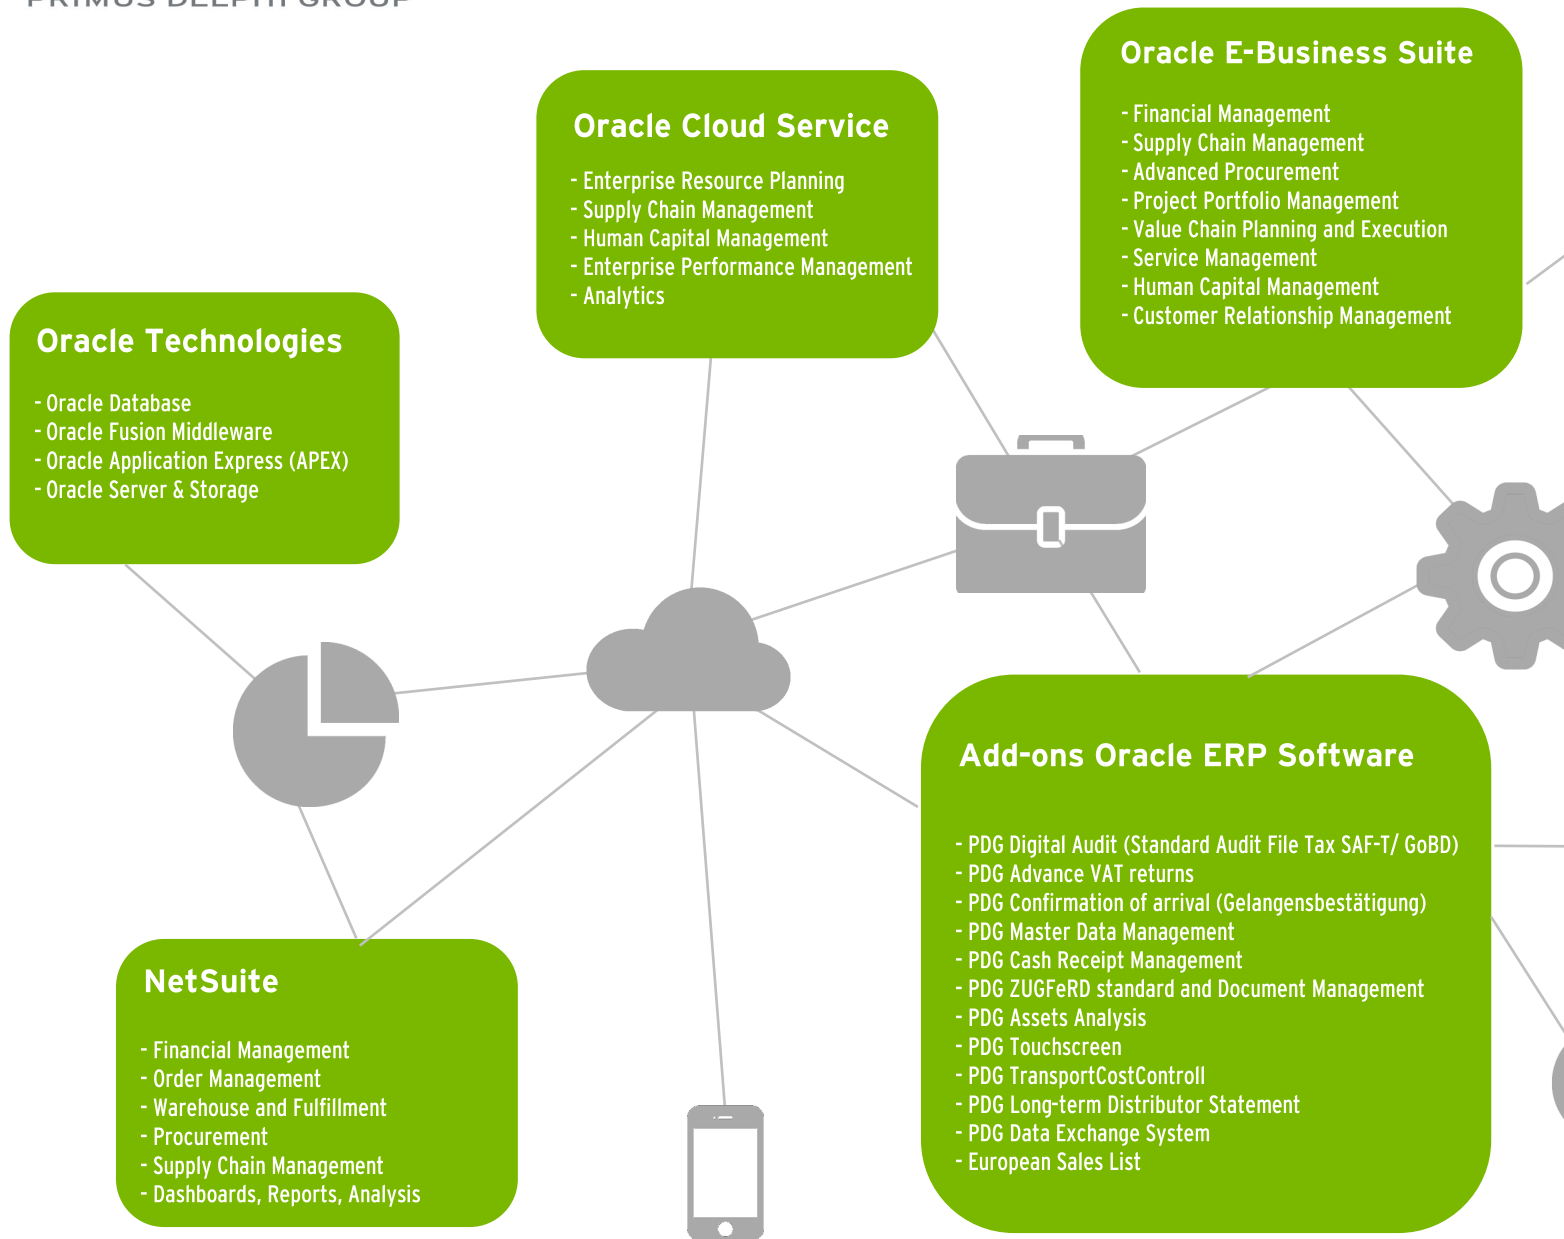

Your Oracle pioneers and companions.

ORACLE
NetSuite
Alliance Partner

ORACLE | Partner

PDG Applications Expertise

Set course for the digital transformation by

- using a cloud-based ERP system
- integrating on-premise solutions with Cloud applications
- optimizing business processes
- using mobile applications
- procurement automation
- integrating very effective analysis tools

PDG Service Competence

Getting more from your Oracle ERP solution by

- upgrading your Oracle EBS to Release 12.2.x
- upgrading your Oracle Database
- using our Oracle Localizations (GoBD)
- relying on our operational and technical Oracle ERP support including hosting services
- Using our technical system support